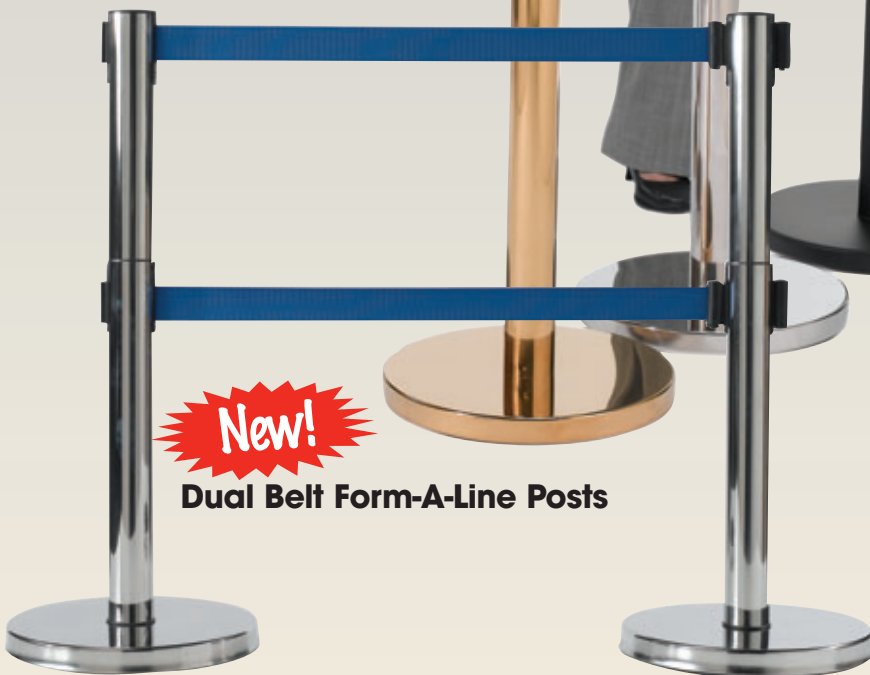

# Form-A-Line System™

11 14 00/AAR  
BuyLine 5771

Crowd  
Control  
Products

**New!**

Dual Belt Form-A-Line Posts

**AARGO** PRODUCTS INC.®

See additional products in section 10 11 00 & 10 13 00

### by Aarco Products

Form-A-Line is the ideal solution to organizing and managing crowded areas such as: Airports, Hotel Lobbies, Banks and agencies of all types.

Choose from "Form-A-Line" System retractable belt type in brass, chrome and black or the traditional rope system in brass and chrome.

Form-A-Line products feature sturdy welded construction and a 30 lb. cast iron weighted base with rubber floor cushions. All units are 40" high overall. Belt type systems are equipped with 3 connecting clips and one belt for universal applications. Belts are 7' long and are equipped with locking mechanisms for tamper proof security. Form-A-Line is easy to assemble and is packed KD for convenient shipping.