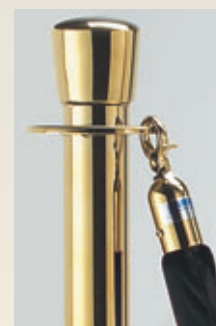

Brass and Black