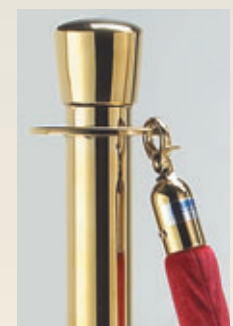

Model	Sizes	Rope Colors	Hardware Style
Tr-7	6'	Red	Chrome
Tr-8	6"	Red	Brass
Tr-85	6"	Red	Satin
Tr-9	8'	Black	Chrome
Tr-10	8'	Black	Brass
Tr-105	8'	Black	Satin
Tr-11	8'	Red	Chrome
Tr-12	8'	Red	Brass
Tr-125	8'	Red	Satin

Satin and Black

Satin and Red

Chrome and Black

Chrome and Red

Brass and Black

Brass and Red